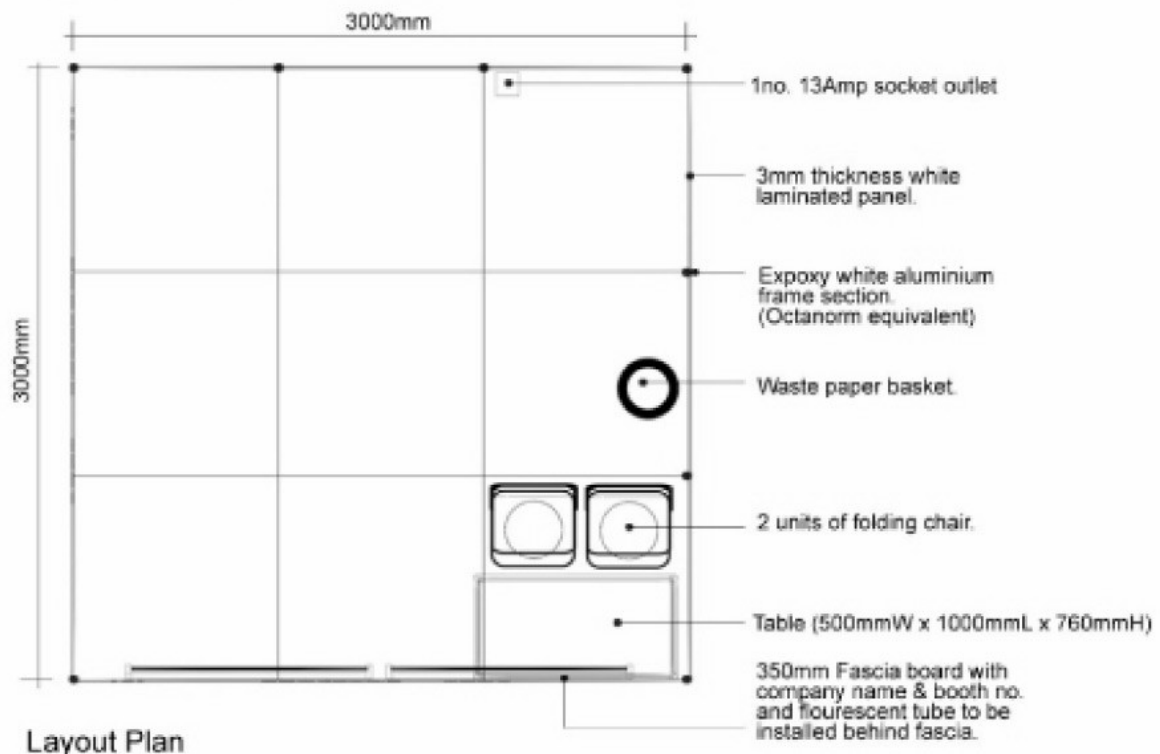

## Standard Shell Scheme (3m x 3m)

Perspective View

Layout Plan

Each Standard 3x3=9sqm Shell Scheme Stand consists of the following items:

- 350mm height fascia board with Company Name & booth no.
- 2 units of folding chairs
- 1 pc 13AMP power point
- 1 pc waste paper basket
- White laminated panel walls
- 1 pc table
- Floor carpet
- 2 pcs fluorescent lamps