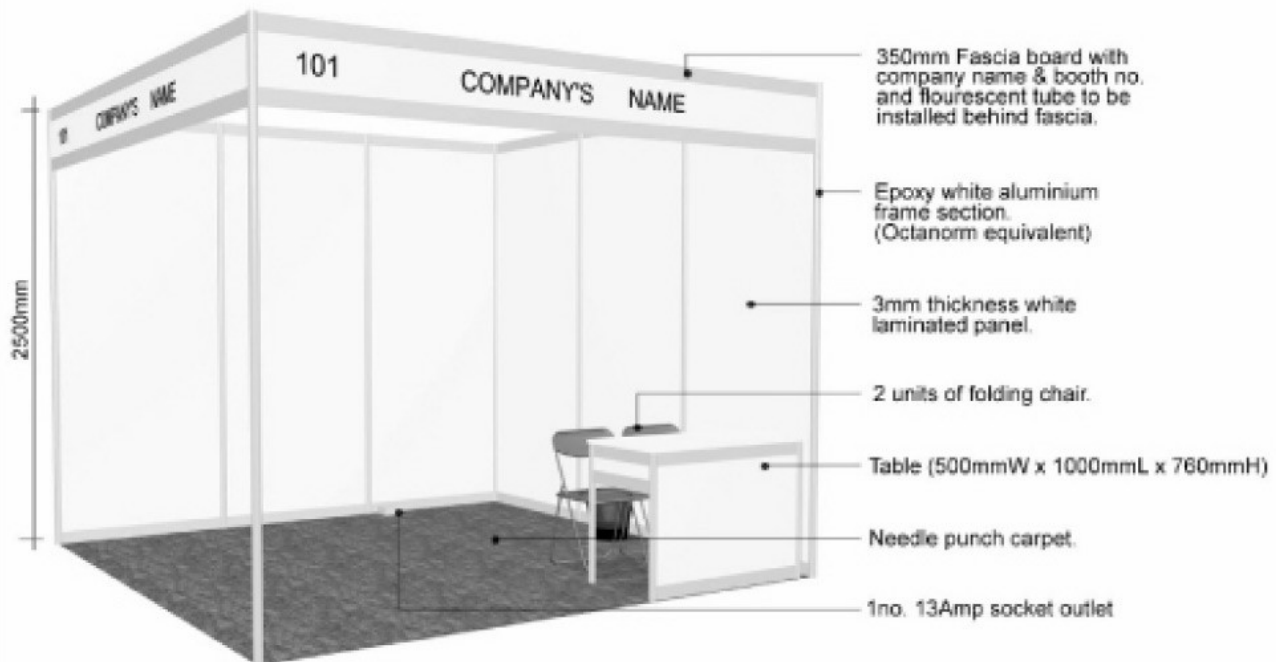

## Standard Shell Scheme (3m x 3m)

Perspective View

Layout Plan

Each Standard 3x3=9sqm Shell Scheme Stand consists of the following items:

- 350mm height fascia board with Company Name & booth no.
- 2 units of folding chairs
- 1 pc 13AMP power point
- 1 pc waste paper basket
- White laminated panel walls
- 1 pc table
- Floor carpet
- 2 pcs fluorescent lamps